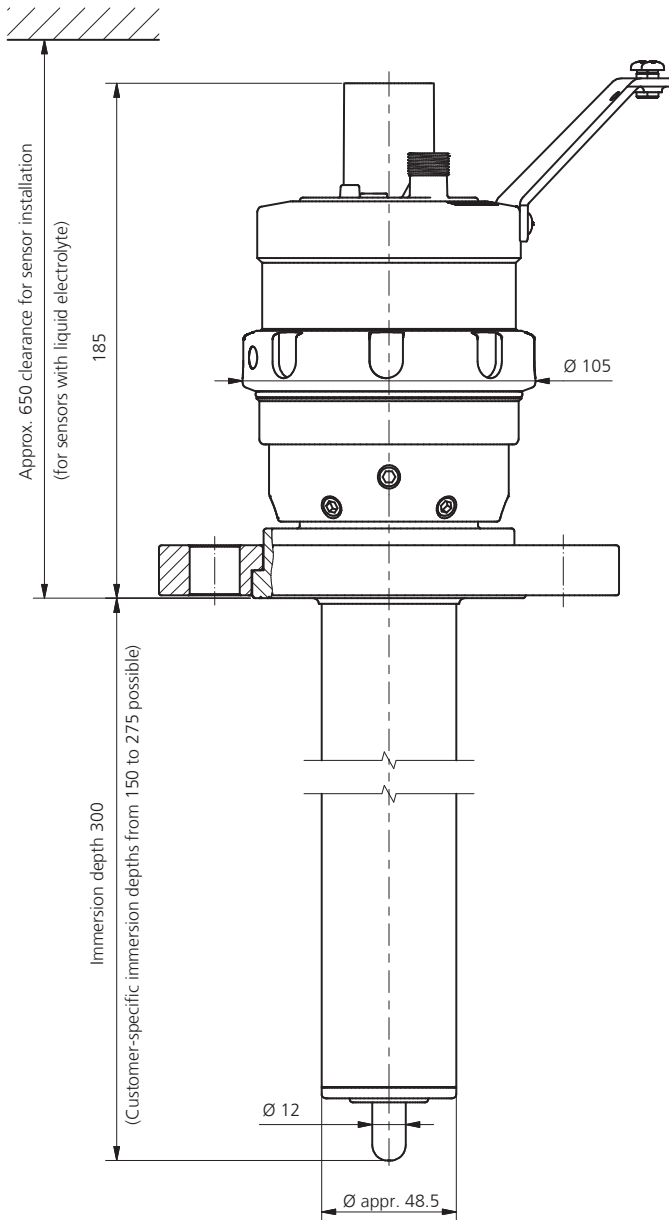

Dimension Drawing

По вопросам продаж и поддержки обращайтесь:

Архангельск (8182)63-90-72
Астана +7(7172)727-132
Астрахань (8512)99-46-04
Барнаул (3852)73-04-60
Белгород (4722)40-23-64
Брянск (4832)59-03-52
Владивосток (423)249-28-31
Волгоград (844)278-03-48
Вологда (8172)26-41-59
Воронеж (473)204-51-73
Екатеринбург (343)384-55-89
Иваново (4932)77-34-06
Ижевск (3412)26-03-58
Иркутск (395) 279-98-46
Киргизия (996)312-96-26-47

Казань (843)206-01-48
Калининград (4012)72-03-81
Калуга (4842)92-23-67
Кемерово (3842)65-04-62
Киров (8332)68-02-04
Краснодар (861)203-40-90
Красноярск (391)204-63-61
Курск (4712)77-13-04
Липецк (4742)52-20-81
Магнитогорск (3519)55-03-13
Москва (495)268-04-70
Мурманск (8152)59-64-93
Набережные Челны (8552)20-53-41
Нижний Новгород (831)429-08-12
Казахстан (772)734-952-31

Новокузнецк (3843)20-46-81
Новосибирск (383)227-86-73
Омск (3812)21-46-40
Орел (4862)44-53-42
Оренбург (3532)37-68-04
Пенза (8412)22-31-16
Пермь (342)205-81-47
Ростов-на-Дону (863)308-18-15
Рязань (4912)46-61-64
Самара (846)206-03-16
Санкт-Петербург (812)309-46-40
Саратов (845)249-38-78
Севастополь (8692)22-31-93
Симферополь (3652)67-13-56
Таджикистан (992)427-82-92-69

Смоленск (4812)29-41-54
Сочи (862)225-72-31
Ставрополь (8652)20-65-13
Сургут (3462)77-98-35
Тверь (4822)63-31-35
Томск (3822)98-41-53
Тула (4872)74-02-29
Тюмень (3452)66-21-18
Ульяновск (8422)24-23-59
Уфа (347)229-48-12
Хабаровск (4212)92-98-04
Челябинск (351)202-03-61
Череповец (8202)49-02-64
Ярославль (4852)69-52-93