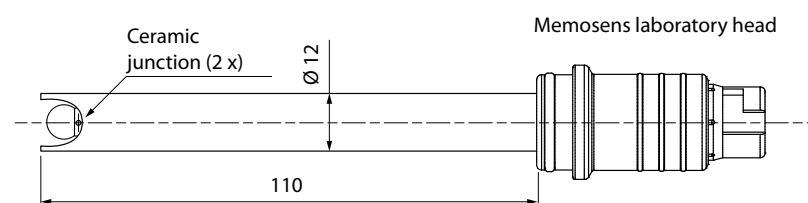

Dimension Drawing