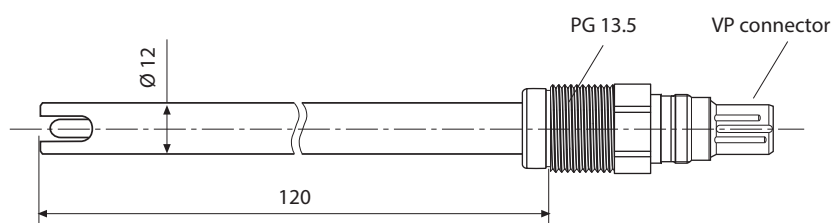

Specifications

pH:	0 ... 14
Temperature:	-5 ... 80 °C
Pressure, relative:	0 ... 2 bar
Temperature detector:	Pt1000
Reference system:	Ag/AgCl solid polymer
Junction:	Ceramic (2x)
Body material:	PSU (polysulfone)
Length:	120 mm
Process adaptation:	PG 13.5
Sensor connector:	VP (VarioPin)

Dimension Drawing

SE 503 pH Sensor

Product Range

Sensor	Length	Order No.
SE 503 pH sensor	120 mm	SE 503N/1-NVPN

Accessories	Length	Order No.
VP6-ST cable	3 m	CA/VP6ST-003A
	5 m	CA/VP6ST-005A
	10 m	CA/VP6ST-010A
	20 m	CA/VP6ST-020A